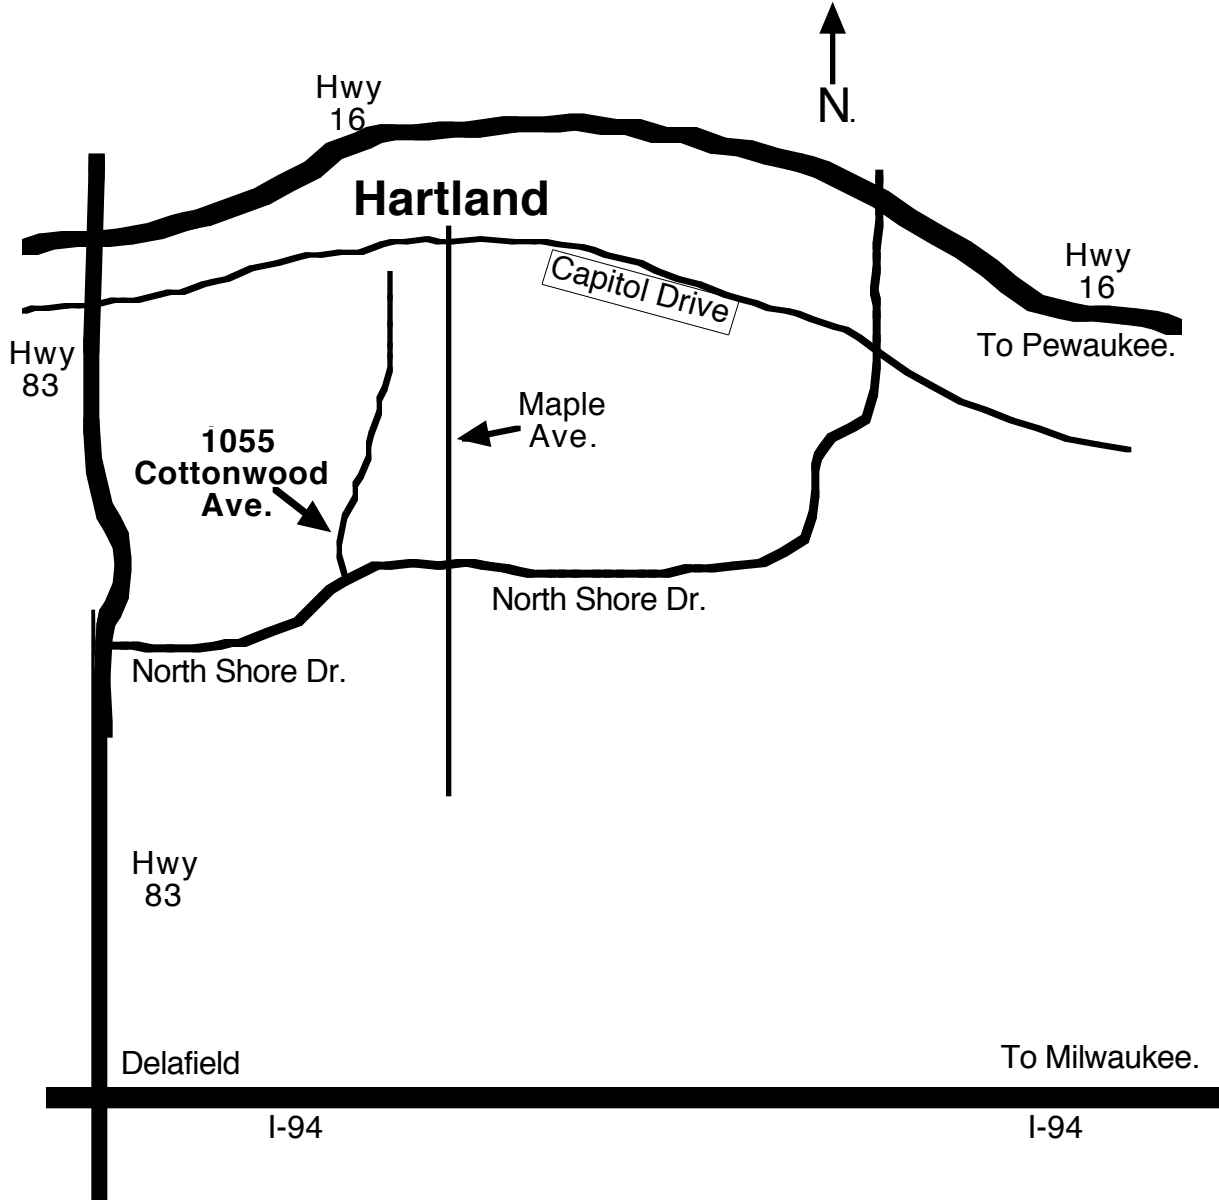

**ANNUAL FOOTBALL COACHES CLINIC**

**March 1, 2008**

**World Class Health & Fitness  
1055 Cottonwood Ave. Suite 100  
Hartland, WI 53029**

- Brookfield Central ★ Brookfield East ★ Brown Deer ★ Burlington ★ Cedarburg ★ Cedar Grove-Belgium ★ Cudahy
- Delavan ★ East Troy ★ Franklin ★ Fredonia ★ Germantown ★ Grafton ★ Greendale ★ Greenfield ★ Hartford
- Kewaskum ★ Lake Country ★ Milwaukee Custer ★ Mukwonago ★ Muskego ★ New Berlin Eisenhower
- New Berlin West ★ Nicolet ★ Oconomowoc ★ Pewaukee ★ Random Lake ★ Saukville ★ Slinger ★ St. Francis ★ Sussex
- Thiensville-Mequon ★ Wauwatosa East ★ Wauwatosa West ★ West Allis Central ★ West Allis Hale ★ West Bend East
- West Bend West ★ Whitefish Bay ★ Whitnall ★ WIYFL-Waukesha